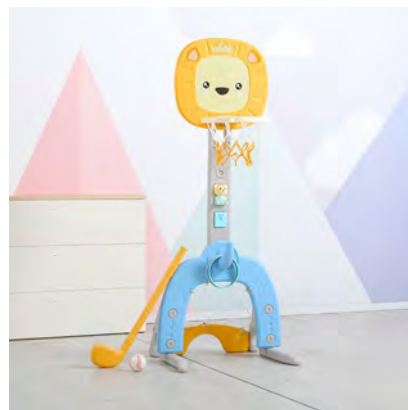

Multifunctional basketball stand

Quality: Premium HDPE

Size :48*44.5*150.5cm

Function : basketball stand ,football,ring,music toys
golf ball

Item No : YYBS0368