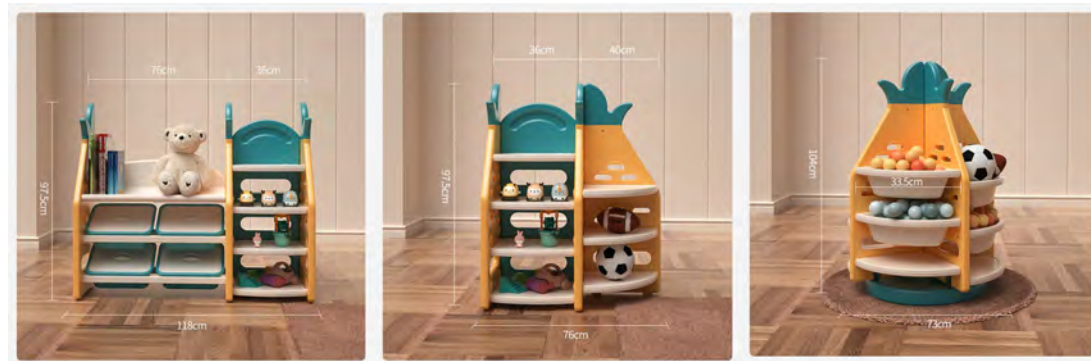

Pinapple Toys & Books shelf
Quality: Premium HDPE
Size :
Function : bookshelf+toys shelf+ball frame
Item No :