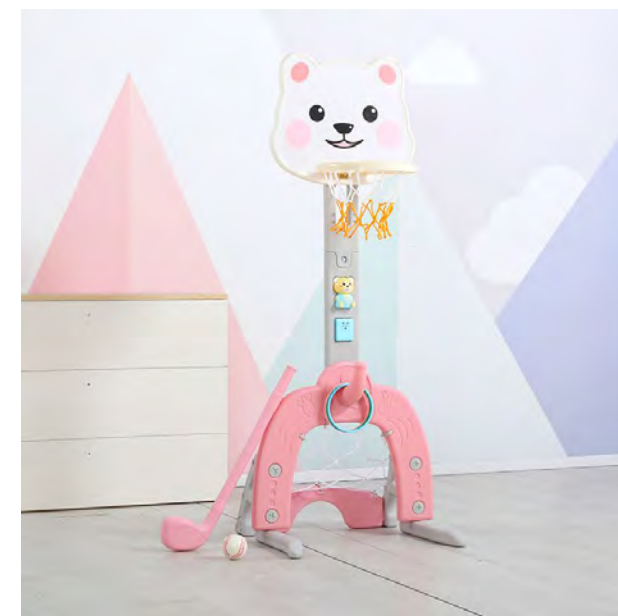

Item No : YYBS0368

Multifunctional basketball stand

Quality: Premium HDPE

Size :48*44.5*151cm

Function : basketball stand ,football,ring,music toys
golf ball

Item No : YYBS0375

Multifunctional basketball stand