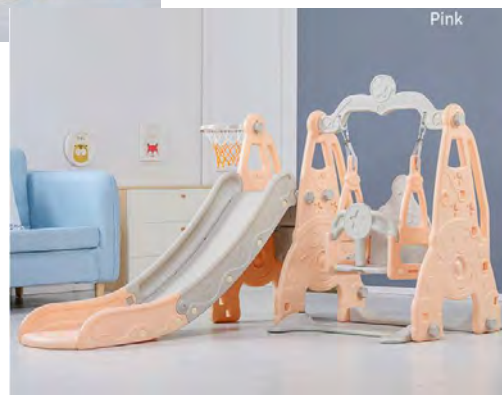

Clown 3 in 1 slide set

Quality: Premium HDPE

Size : 150*185*112cm

Function : Slide , Swing, Play basketball .

Item No : YYHT20280

--Maximum weight limit: up to 50 kg