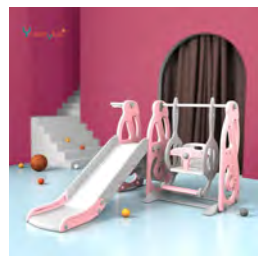

Music 3 in 1 slide set

Quality: Premium HDPE

Size : 118*136*102cm .

Function : Slide , Swing, Play basketball .

Item No : YYHT20274

--Maximum weight limit: up to 50 kg