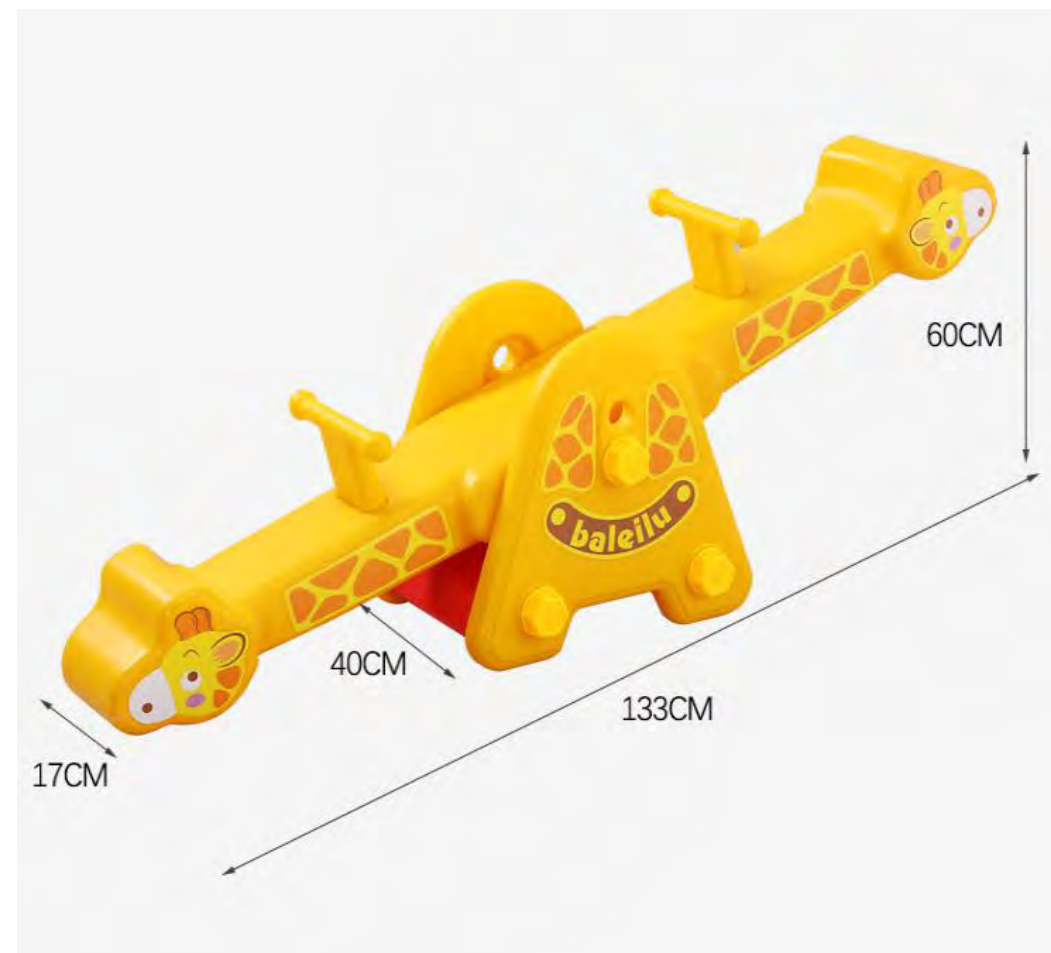

Item No : YYSJ20291

Toys & Books shelf

Quality: Premium HDPE

Size :48*32*23.5cm

Function : Bookshelf

Item No : YYSJ20281

Toys & Books shelf
Quality: Premium HDPE
Size :40*40*39-167.5cm
Function : bookshelf
Item No : YYSJ20294

Toys & Books shelf
Quality: Premium HDPE
Size :54*39*72cm
Function : bookshelf ,toys shelf
Item No : YYSJ20282

Seesaw

Quality: Premium HDPE

Size :130*21*42cm

Function : seesaw

Item No : YYQQB842

Seesaw

Quality: Premium HDPE

Size :133*40*47

Function : Seesaw

Item No : YYQQB841

Seesaw

Quality: Premium HDPE

Size :107*30*33

Function :Seesaw

Item No : YYQQB843

Seesaw

Quality: Premium HDPE

Size :130*32*38cm

Function : Seesaw

Item No : YYQQB844

Table&chair

Quality: Premium HDPE

Size :