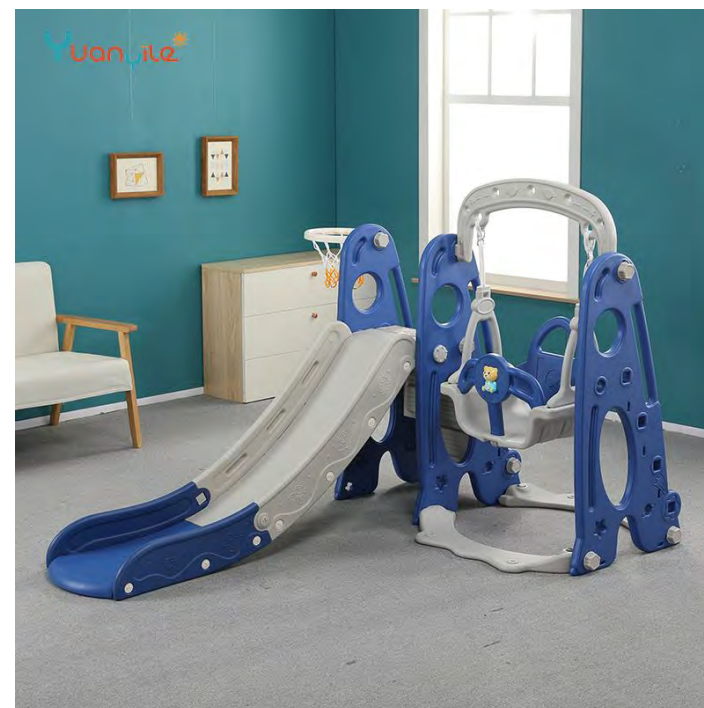

Rocket 3 in 1 slide set

Quality: Premium HDPE

Size : 190*115*120

Function : Slide , Swing, Play basketball .

Item No : YYHT601

--Maximum weight limit: up to 50 kg