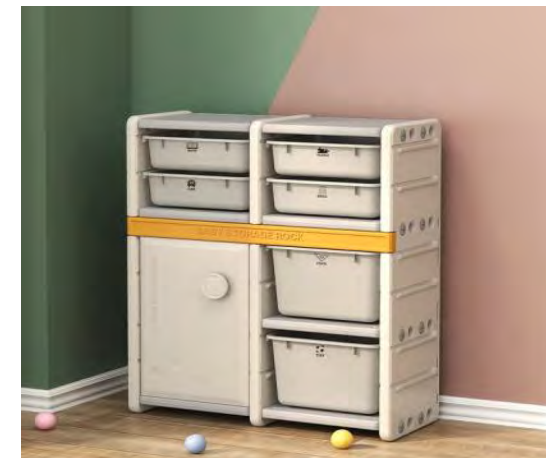

Toys & Books shelf
Quality: Premium HDPE
Size :40*40*39-167.5cm
Function :Toys shelf
Item No : YYSJ20297