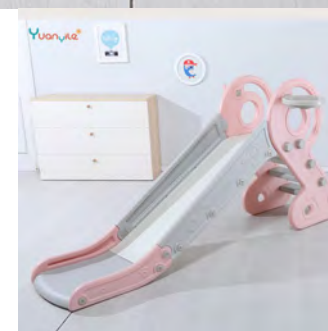

Notes single slide set

Quality: Premium HDPE

Size : 172*43*86cm

Function : Slide , Swing, Play basketball .

Item No : YYHT20295

--Maximum weight limit: up to 40 kg