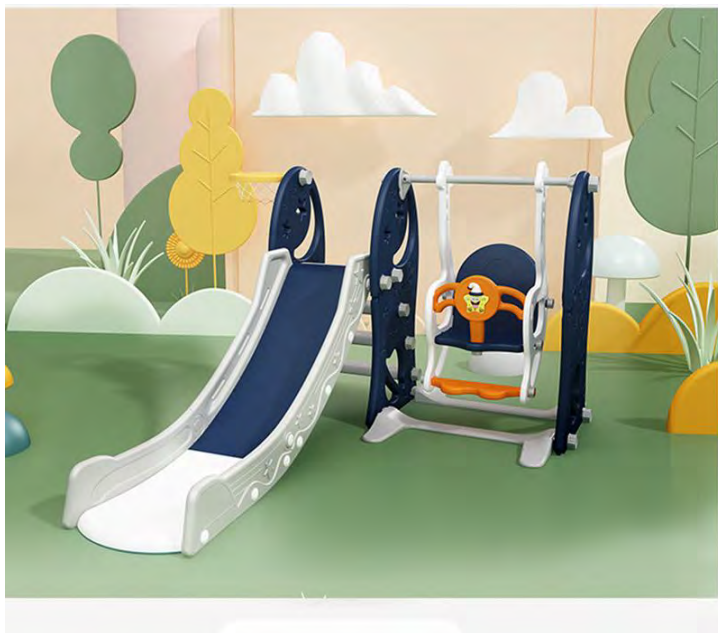

Item No : YYHT20275

Space 3 in 1 slide set

Quality: Premium HDPE

Size : 125*72*100cm

Weight:15.5KG

Function : Slide , Swing, Play basketball .

Item No : YYHT20279

Angle 3 in 1 slide set