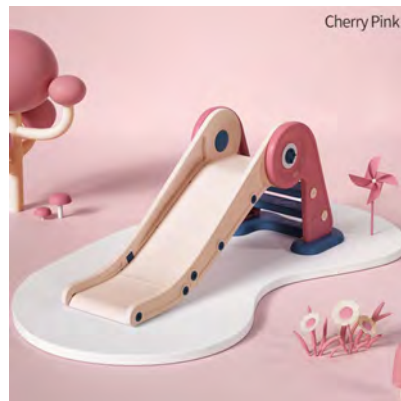

Cheese single slide set

Quality: Premium HDPE

Size : 127*33*58cm

Function : Slide .

Item No : YYHT20309

--Maximum weight limit: up to 40kg