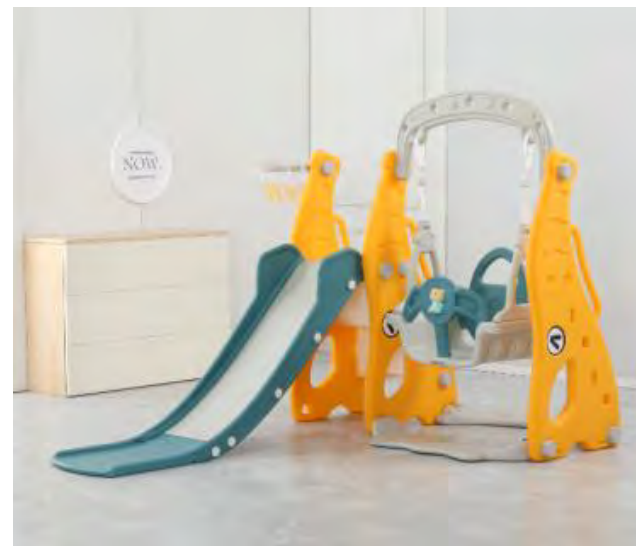

Elephant 3 in 1 slide set

Quality: Premium HDPE

Size : 170*110*118cm

Function : Slide , Swing, Play basketball .

Item No : YYHT20282

--Maximum weight limit: up to 50 kg