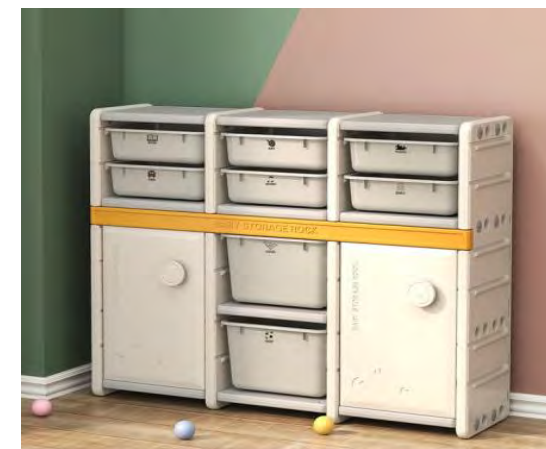

Toys & Books shelf
Quality: Premium HDPE
Size :40*40*39-167.5cm
Function :Toys shelf
Item No : YYSJ20297