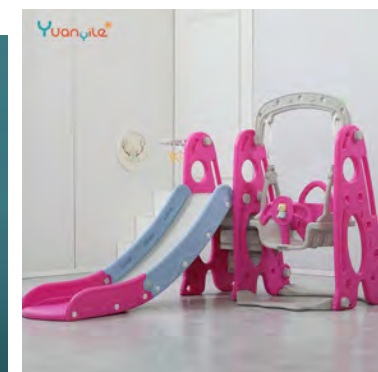

Rocket 3 in 1 slide set

Quality: Premium HDPE

Size : 190*115*120

Function : Slide , Swing, Play basketball .

Item No : YYHT601

--Maximum weight limit: up to 50 kg