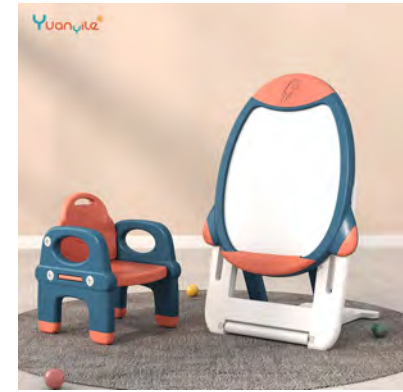

Drawing board set

Quality: Premium HDPE

Size :chair:51*39*30cm

Drawing board: 62*64*72cm

Function : Drawing board & chair

Item No : YYDB20304