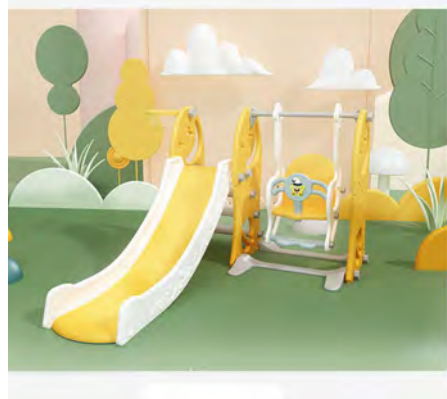

Item No : YYHT20275

Space 3 in 1 slide set

Quality: Premium HDPE

Size : 125*72*100cm

Weight:15.5KG

Function : Slide , Swing, Play basketball .

Item No : YYHT20279

Angle 3 in 1 slide set