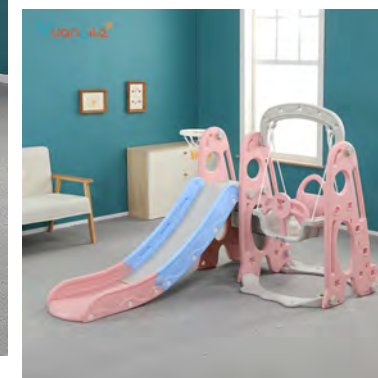

Rocket 3 in 1 slide set

Quality: Premium HDPE

Size : 190*115*120

Function : Slide , Swing, Play basketball .

Item No : YYHT601

--Maximum weight limit: up to 50 kg