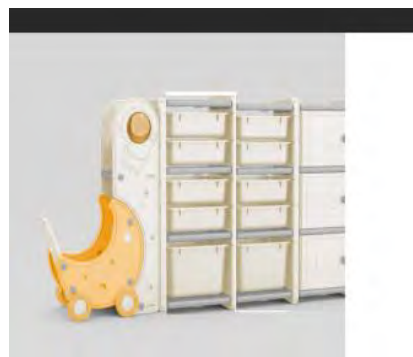

Multifunctional basketball frame

Quality: Premium HDPE

Size :42.5*2.5*35cm

Function : basketball stand

Item No : YYBS0366

Toys & Books shelf
Quality: Premium HDPE
Size :40*40*39-167.5cm
Function :Toys shelf
Item No : YYSJ20298