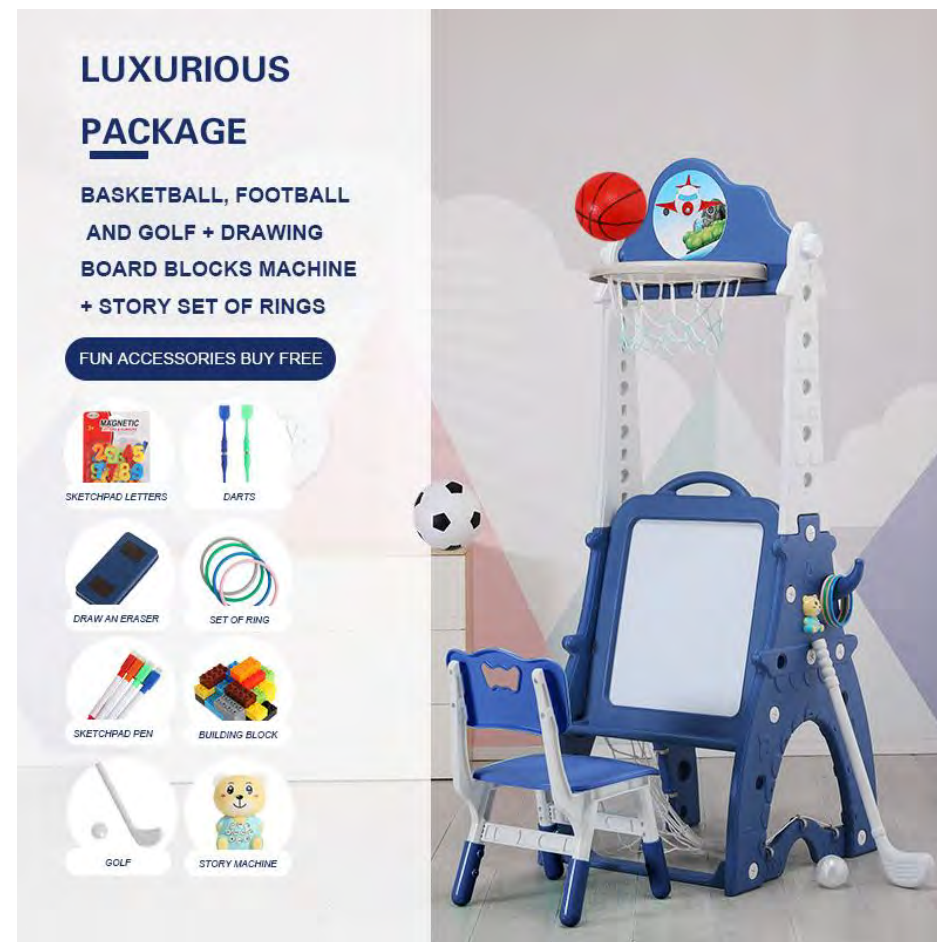

Multifunctional basketball stand

Quality: Premium HDPE

Size :***

Function : Basketball stand ,drawing board ,chair ,ring,football

Item No : YYBS0379