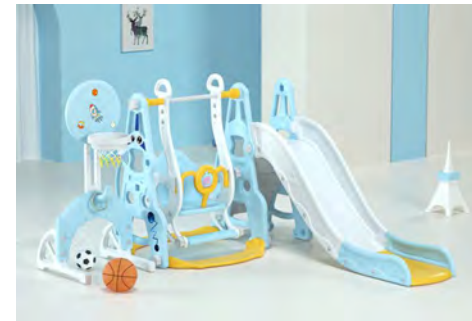

Astronaut 5 in 1 slide set

Quality: Premium HDPE

Size : 170*180*120cm

Function : Slide , Swing, Play basketball .

Item No : YYHT20284

--Maximum weight limit: up to 50 kg

Space single slide set

Quality: Premium HDPE