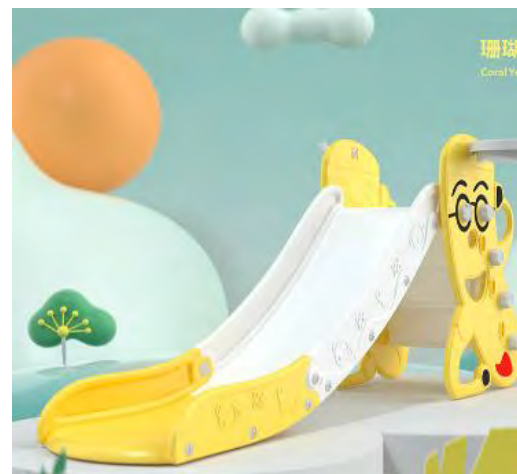

pen single set

Quality: Premium HDPE

Size : 150*42*73cm

Function : Slide , Play basketball .

Item No : YYHT20333

--Maximum weight limit: up to 30 kg

Car slide set

Quality: Premium HDPE