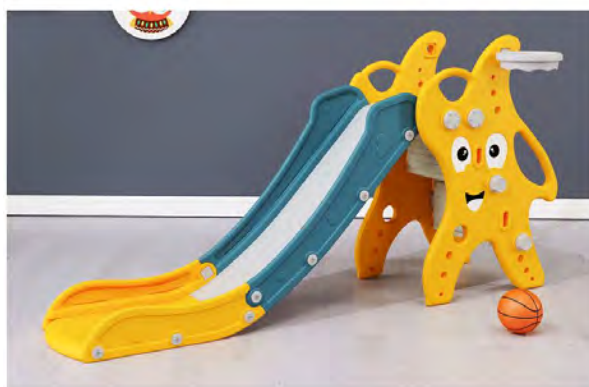

Mini-Monster slide set

Quality: Premium HDPE

Size : 122*52*53

Function : Slide , Swing, Play basketball .

Item No : YYHT20319

--Maximum weight limit: up to 40 kg

Frogs single lide set

Quality: Premium HDPE

Size : 156*40*82cm

Function : Slide , Swing, Play basketball .

Item No : YYHT20301

--Maximum weight limit: up to 40kg

3 in 1 slide set

Quality: Premium HDPE

Size : 195*42*74cm

Function : Slide , Swing, Play basketball .