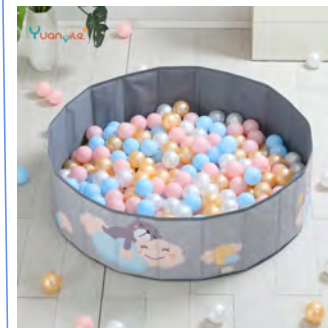

Kids table and chair set
Quality: Premium HDPE
Size :70*78*45
Function : table and chair
Item No : YYDB20302

Foldable ball pit set

Quality: Premium HDPE & Oxford cloth

Size :80*30cm/100*30cm/120*30cm

Item No : YYBP7038