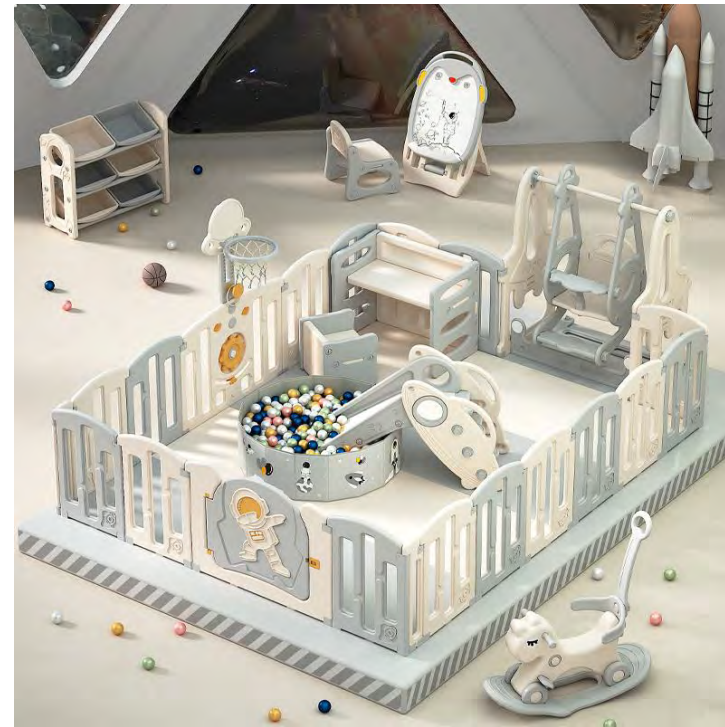

ABC fence

Products Details

Material : Premium HDPE

Weight: single panel : 1.1-2kg

All Panel high: 62cm

Single panel width : 37cm

Game panel width: 74cm

Gate panel width: 74cm

Panel thickness : 3cm

Color : pink , gray, navy blue

Item No : YYP3365